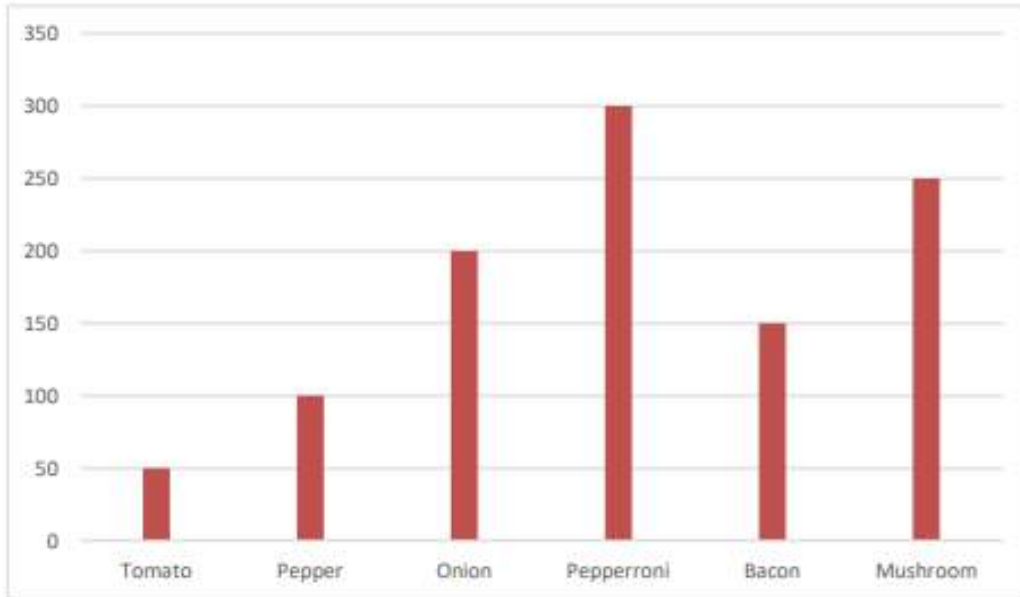

Name - \_\_\_\_\_

Start time - \_\_ : \_\_

End time - \_\_ : \_\_

Good time pizza makers took a survey on favorite topping on pizza and the results were recorded in the bar graph. Use the graph to answer the questions .

Favorite pizza's topping

- 1] Which is the most popular topping ? \_\_\_\_\_
- 2] Which is the least popular topping ? \_\_\_\_\_
- 3] Which topping has 250 votes ? \_\_\_\_\_
- 4] Which topping has 150 votes ? \_\_\_\_\_
- 5] How many customers have chosen tomato topping over pepper topping ? \_\_\_\_\_
- 6] If 75 more customers prefer bacon which topping will be on top, bacon or onion ? \_\_\_\_\_
- 7] List the topping in order from the most popular to least popular.  
\_\_\_\_\_