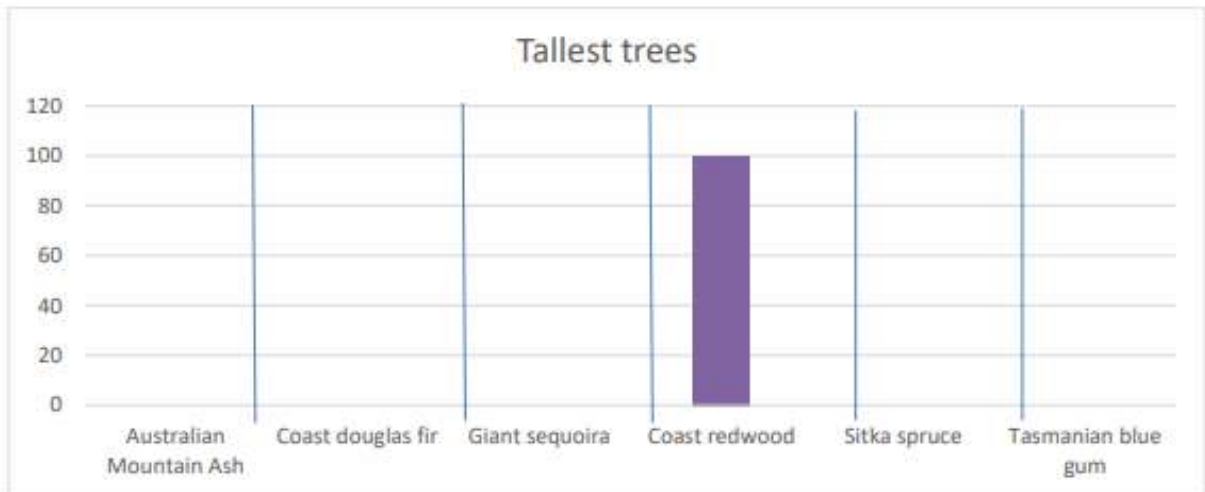

Name - \_\_\_\_\_

Start time - \_\_ : \_\_

End time - \_\_ : \_\_

Here are heights of some of the world's tallest trees.

Tree	Height (m)
Australian Mountain Ash	100
Coast Douglas fir	99
Coast redwood	116
Giant sequoia	95
Sitka spruce	97
Tasmanian blue gum	91

1] Fill in the bar graph below.

2] Which is the tallest tree ? \_\_\_\_\_

3] Which is the shortest tree ? \_\_\_\_\_

4] What is the difference in height between the tallest and shortest of the trees? \_\_\_\_\_

5] The statue of liberty is 93m tall. Which tree is 6m taller than it? \_\_\_\_\_