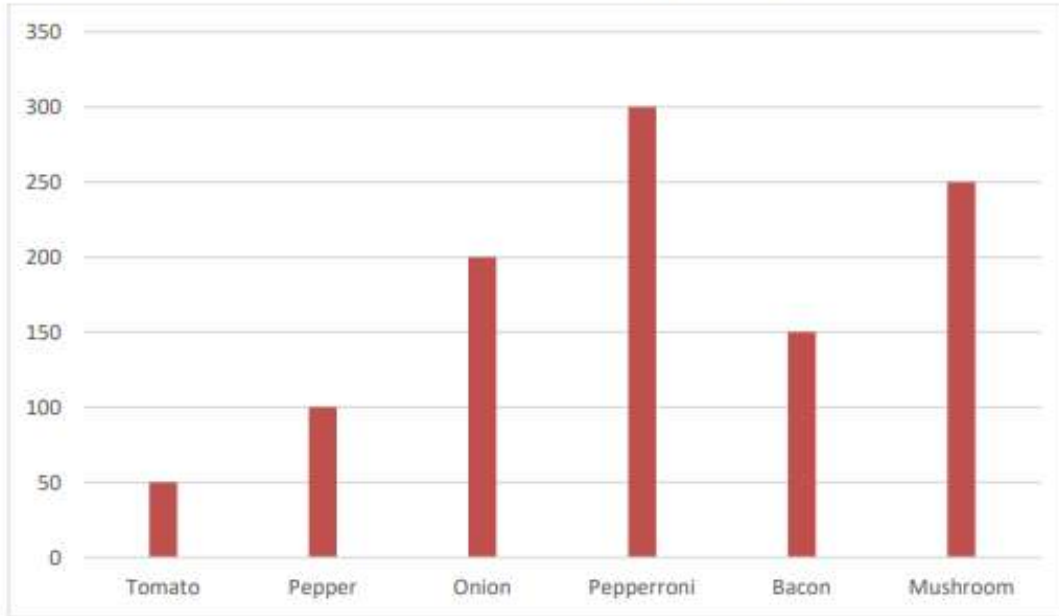

Name - \_\_\_\_\_

Start time - \_\_ : \_\_

End time - \_\_ : \_\_

Good time pizza makers took a survey on favorite topping on pizza and the results were recorded in the bar graph. Use the graph to answer the questions .

Favorite pizza's topping

- 1] Which is the most popular topping ? \_\_\_\_\_
- 2] Which is the least popular topping ? \_\_\_\_\_
- 3] Which topping has 250 votes ? \_\_\_\_\_
- 4] Which topping has 150 votes ? \_\_\_\_\_
- 5] How many customers have chosen tomato topping over pepper topping ? \_\_\_\_\_
- 6] If 75 more customers prefer bacon which topping will be on top, bacon or onion ? \_\_\_\_\_
- 7] List the topping in order from the most popular to least popular.  
\_\_\_\_\_