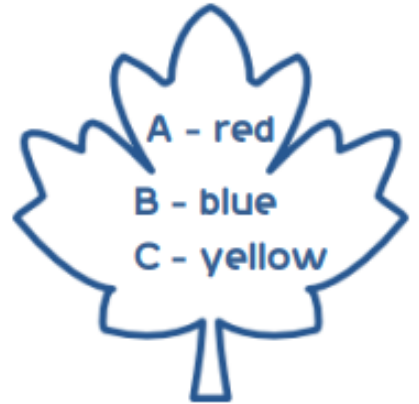

Name - _____

Start time - __ : __

End time - __ : __

Use the colour code to colour the pattern :

ABB	
ABC	
AAB	
ACC	
ACB	

1

2

3